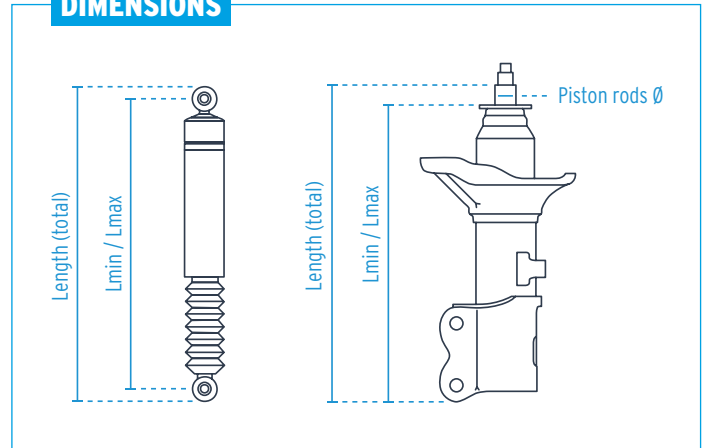

DIMENSIONS

Vehicle type and model	Front axle	Rear axle	Notes / OE No.
FIAT DUCATO Panel / Platform / Suspension (250_)			
B4 DMC	115 Multijet 2,0 D, 120 Multijet 2,2 D, 140 Multijet 2,2 D, 160 Multijet 2,2 D, 180 Multijet 2,2 D, 100 Multijet 2,2 D, 110 Multijet 2,3 D, 120 Multijet 2,3 D, 130 Multijet 2,3 D,	22-183415 11-299370	19-183398
07/06	74-132 kW		
DampMatic / Advanced Product range	Year of manufacture	Motorisation	Order No.
			Type
			in preparation
Standard suspension; Model: Light 28 - 35 Front axle: Piston rods Ø 25 mm; Lmin: 501 mm; Lmax: 687 mm; for OE-No.: 50707078; for OE-No.: 50707000; for OE-No.: 50708386; with coil suspension			