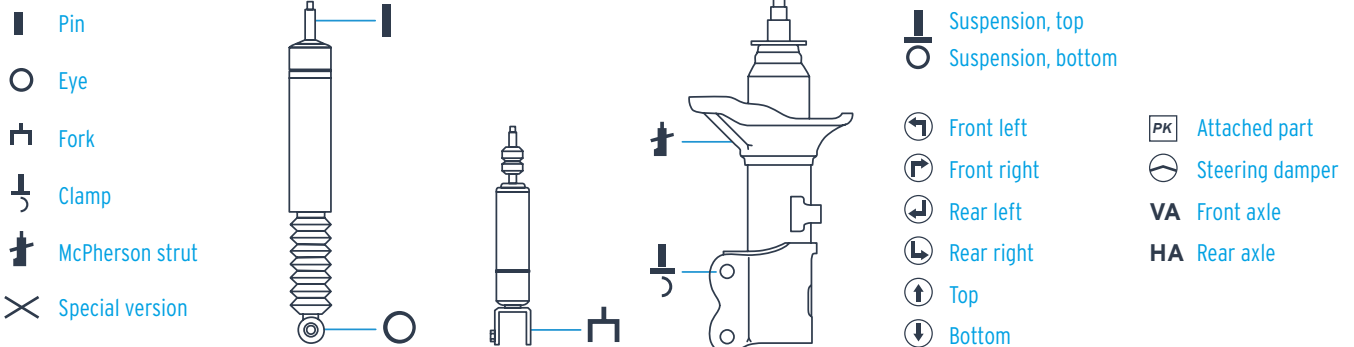

EXPLANATION