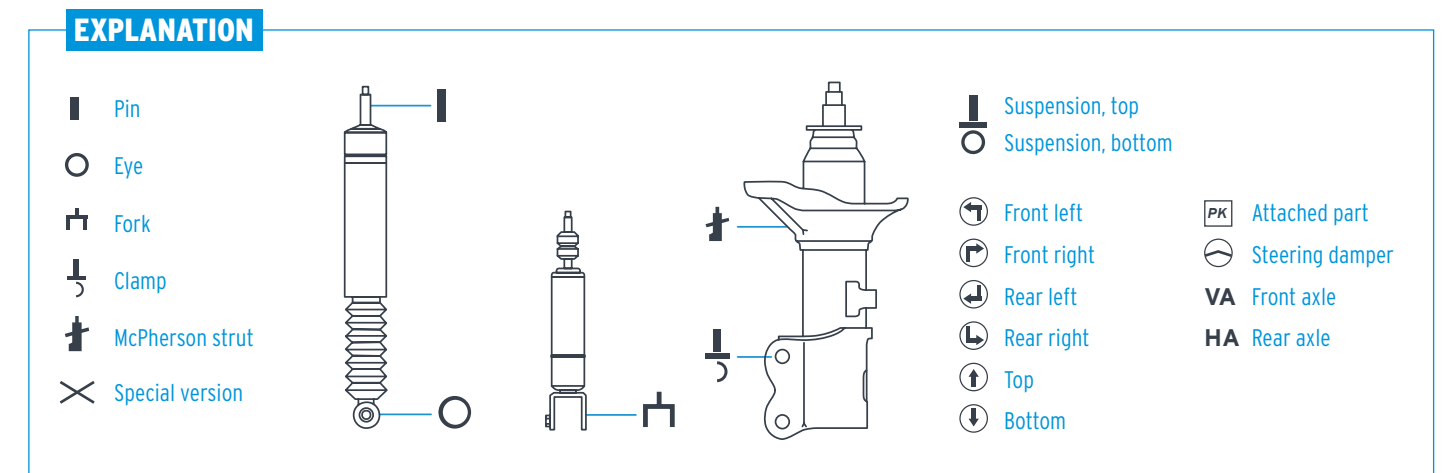

TABLE OF CONTENTS

Legend	3
Catalogue excerpt	4
Comparison list	10