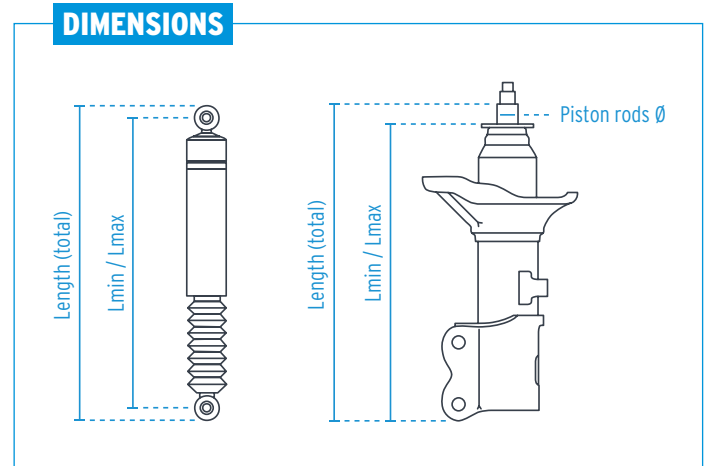

Vehicle type and model	Front axle	Rear axle	Notes/OE No.
FIAT DUCATO Panel / Platform / Suspension (250_)			
B4 DMC	115 Multijet 2,0 D, 120 Multijet 2,2 D, 140 Multijet 2,2 D, 160 Multijet 2,2 D, 180 Multijet 2,2 D, 100 Multijet 2,2 D, 110 Multijet 2,3 D, 120 Multijet 2,3 D, 130 Multijet 2,3 D,	22-183415 11-299370	19-183398
07/06	74-132 kW		Standard suspension; Model: Light 28 - 35 Front axle: Piston rods Ø 25 mm; Lmin: 501 mm; Lmax: 687 mm; for OE-No.: 50707078; for OE-No.: 50707000; for OE-No.: 50708386; with coil suspension
DampMatic/Advanced Product range	Year of manufacture	Motorisation	Order No. Type in preparation